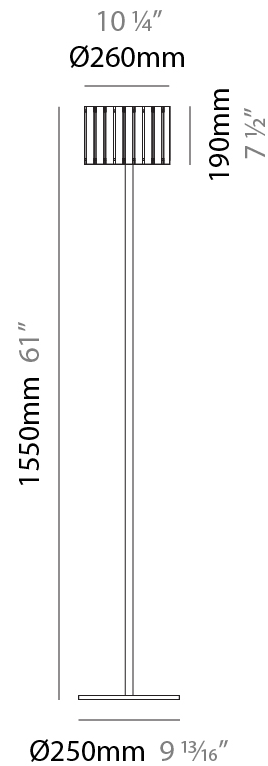

PROJECT	
TYPE	
SPECIFIER	
QUANTITY	
DATE	

LUZ OCULTA WOOD PORTABLE

D54032- -
base number   Finish Options   Finish Options

1. To build a product code in our configurator select the specify button on the base model # product page
2. To build a manual product code on this datasheet choose from the options listed below in blue font and add the suffix to the base model #

GENERAL

Series: Luz Oculta
Subseries: Luz Oculta Wood
Brand: Fambuena
Division: Design
Mounting Type: Portable
Mounting Location: Floor
Subcategory: Floor

PHYSICAL

Shape: Cylinder
Diameter (mm): 260
Diameter (in): 10 ¼
Height (mm): 1550
Height (in): 61
Light Distribution: Direct / Indirect
Fixture Finish: DOW / NAT
Holder Finish: BRA / BRZ
Fixture Material: Metal / Wood
Upon Request: Bolt Down

ELECTRICAL

Number of Lamps: 1
Lamp Type: LED Retrofit
Lamp Shape: B10
Bulb Included: Bulb Not Included
Max. Wattage Per Lamp (W): 4
Lamp Base: E12
Input Voltage (V): 120

LED

OPTICAL

RATINGS AND CERTIFICATIONS

Certified By: Certified for North American Standards
IP rating: IP20