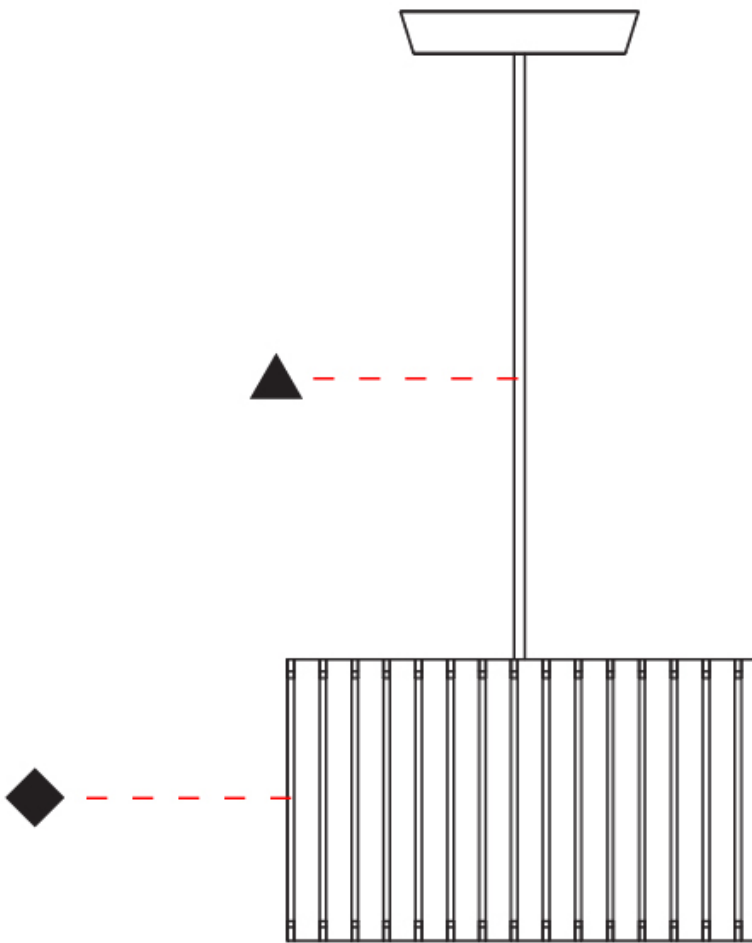

LUZ OCULTA WOOD SUSPENSION

D51039-

PROJECT

TYPE

SPECIFIER

QUANTITY

DATE

D