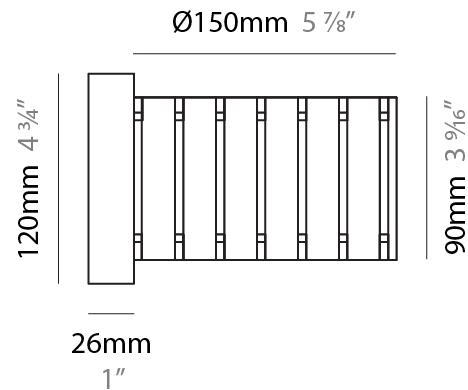

PROJECT
TYPE
SPECIFIER
QUANTITY
DATE

LUZ OCULTA WOOD SURFACE

D53031- -
base number   Finish Options   Finish Options

1. To build a product code in our configurator select the specify button on the base model # product page
2. To build a manual product code on this datasheet choose from the options listed below in blue font and add the suffix to the base model #

GENERAL

Series: Luz Oculta
Subseries: Luz Oculta Wood
Brand: Fambuena
Division: Design
Mounting Type: Surface
Mounting Location: Wall
Subcategory: Ambient

PHYSICAL

Shape: Cylinder
Diameter (mm): 150
Diameter (in): 5 7/8
Height (mm): 90
Height (in): 3 9/16
Light Distribution: Direct / Indirect
Fixture Finish: [DOW](#) / [NAT](#)
Holder Finish: BRA / BRZ
Fixture Material: Metal / Wood

ELECTRICAL

Number of Lamps: 1
Lamp Type: LED Retrofit
Lamp Shape: T4
Bulb Included: Bulb Not Included
Max. Wattage Per Lamp (W): 3
Lamp Base: G9
Input Voltage (V): 120

LED

OPTICAL

RATINGS AND CERTIFICATIONS

Certified By: Certified for North American Standards
IP rating: IP20