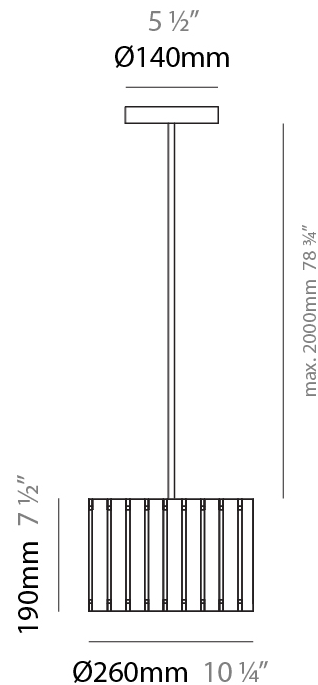

PROJECT	_____
TYPE	_____
SPECIFIER	_____
QUANTITY	_____
DATE	_____

LUZ OCULTA WOOD SUSPENSION

D51041- _____ - _____
base number   Finish   Finish
                         Options   Options

1. To build a product code in our configurator select the specify button on the base model # product page
2. To build a manual product code on this datasheet choose from the options listed below in blue font and add the suffix to the base model #

GENERAL

Series: Luz Oculta
Subseries: Luz Oculta Wood
Brand: Fambuena
Division: Design
Mounting Type: Suspension
Mounting Location: Ceiling
Subcategory: Pendant

PHYSICAL

Shape: Rectangle
Diameter (mm): 260
Diameter (in): 10 ¼
Height (mm): 190
Height (in): 7 ½
Light Distribution: Direct / Indirect
Fixture Finish: [DOW](#) / [NAT](#)
Holder Finish: BRA / BRZ
Fixture Material: Metal / Wood
Cable Details: Cable length 2000mm / 79"

ELECTRICAL

Number of Lamps: 1
Lamp Type: LED Retrofit
Lamp Shape: A19
Bulb Included: Bulb Not Included
Max. Wattage Per Lamp (W): 4
Lamp Base: E26
Input Voltage (V): 120
Upon Request: 277Vac / GU24

LED

OPTICAL

RATINGS AND CERTIFICATIONS

Certified By: Certified for North American Standards
IP rating: IP20