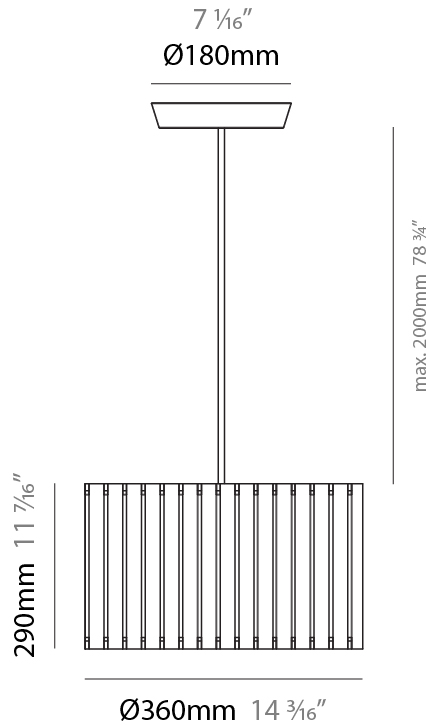

PROJECT	_____
TYPE	_____
SPECIFIER	_____
QUANTITY	_____
DATE	_____

LUZ OCULTA WOOD SUSPENSION

D51039- -

base number	Finish Options	Finish Options

1. To build a product code in our configurator select the specify button on the base model # product page
2. To build a manual product code on this datasheet choose from the options listed below in blue font and add the suffix to the base model #

GENERAL

Series: Luz Oculta
Subseries: Luz Oculta Wood
Brand: Fambuena
Division: Design
Mounting Type: Suspension
Mounting Location: Ceiling
Subcategory: Pendant

PHYSICAL

Shape: Rectangle
Diameter (mm): 360
Diameter (in): 14 ³/₁₆
Height (mm): 290
Height (in): 11 ⁷/₁₆
Light Distribution: Direct / Indirect
Fixture Finish: DOW / NAT
Holder Finish: BRA / BRZ
Fixture Material: Metal / Wood
Cable Details: Cable length 2000mm / 79"

ELECTRICAL

Number of Lamps: 1
Lamp Type: LED Retrofit
Lamp Shape: A19
Bulb Included: Bulb Not Included
Max. Wattage Per Lamp (W): 7
Lamp Base: E26
Input Voltage (V): 120
Upon Request: 277Vac / GU24

LED

OPTICAL

RATINGS AND CERTIFICATIONS

Certified By: Certified for North American Standards
IP rating: IP20